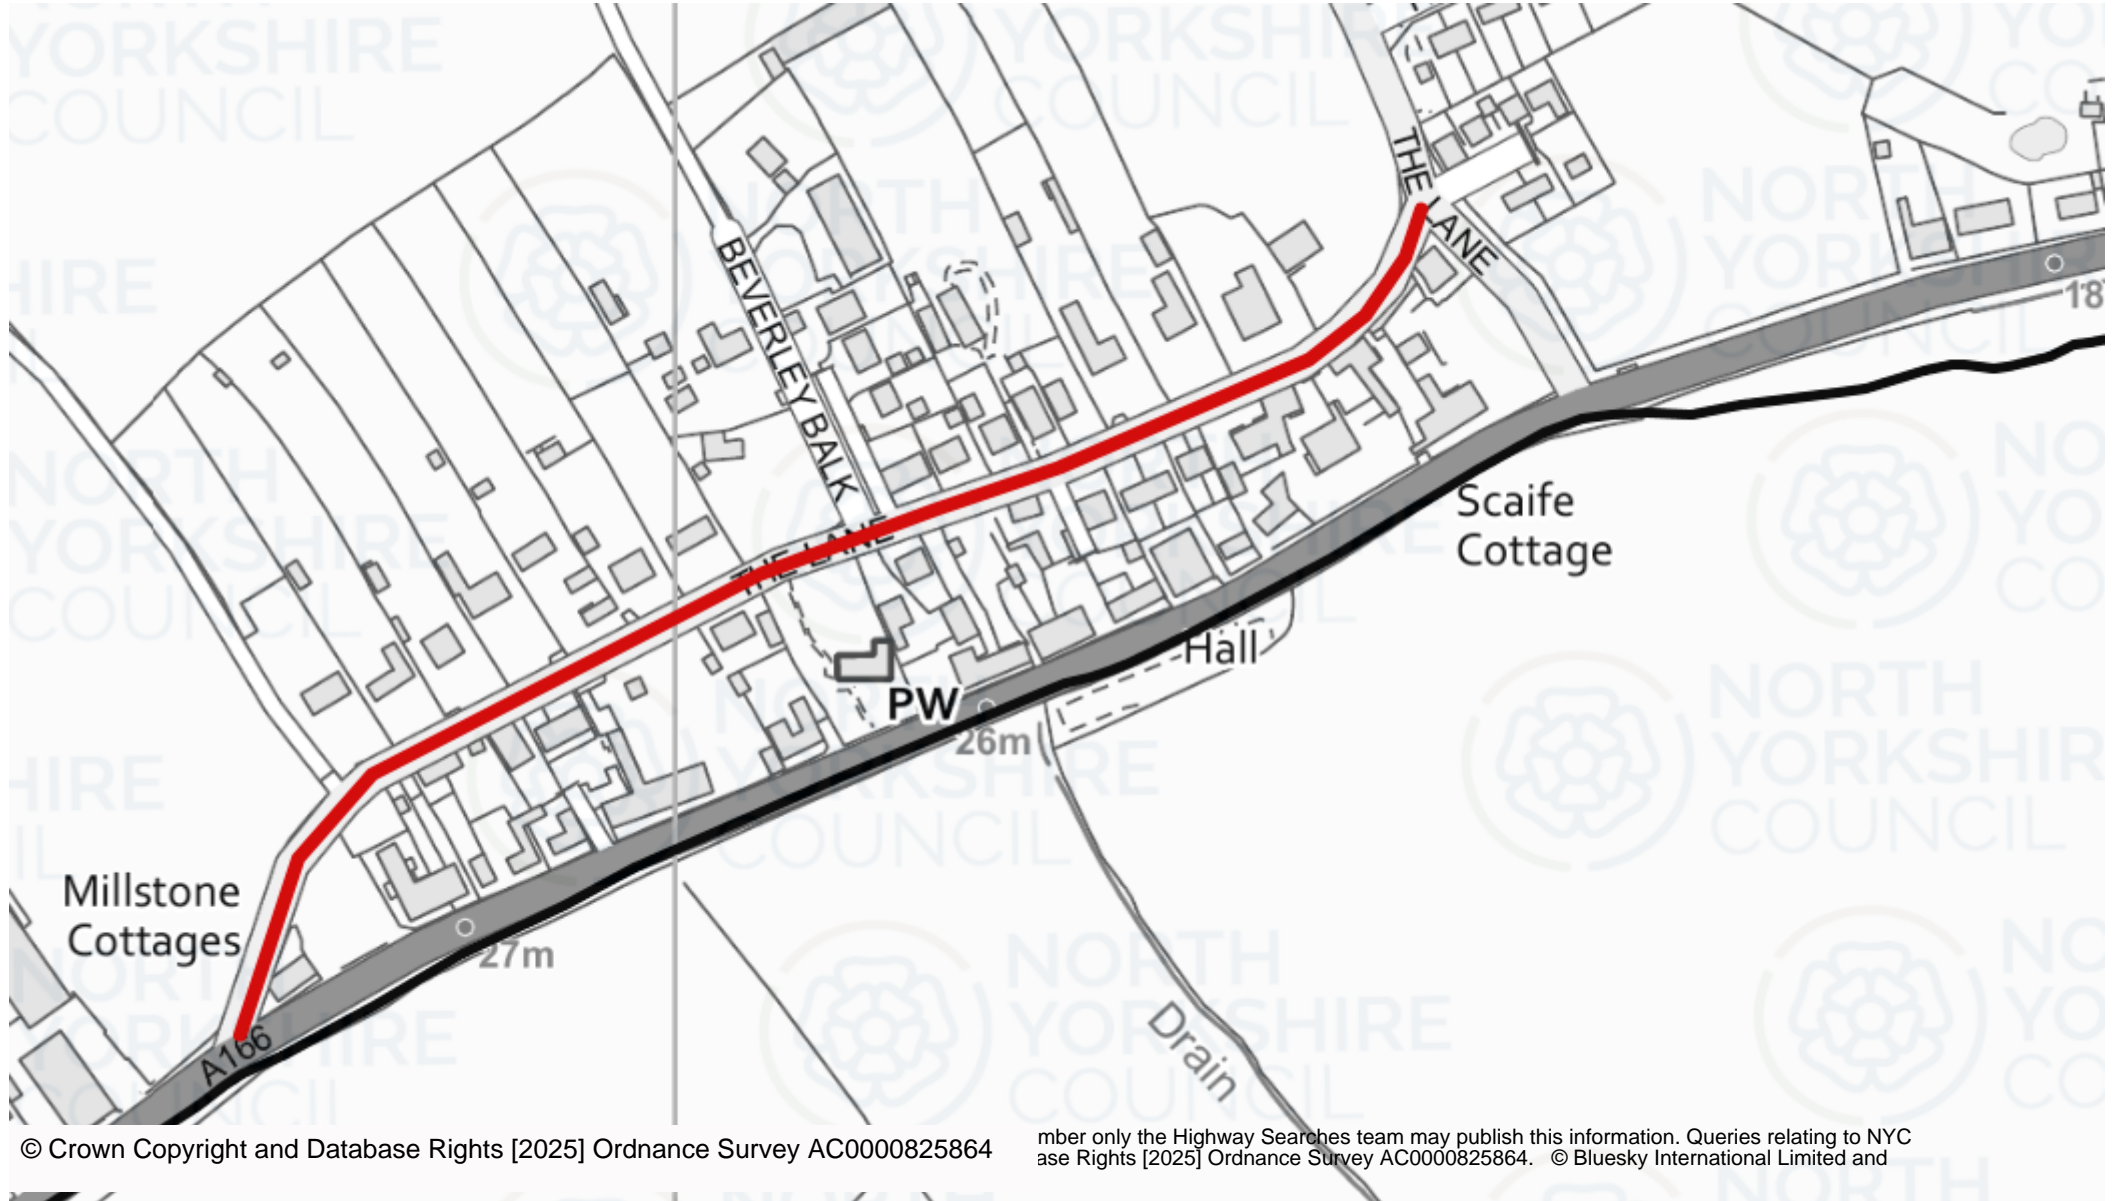

The Lane, Gate Helmsley
Proposed 20mph speed limit

© Crown Copyright and Database Rights [2025] Ordnance Survey AC0000825864

member only the Highway Searches team may publish this information. Queries relating to NYC
Database Rights [2025] Ordnance Survey AC0000825864. © Bluesky International Limited and